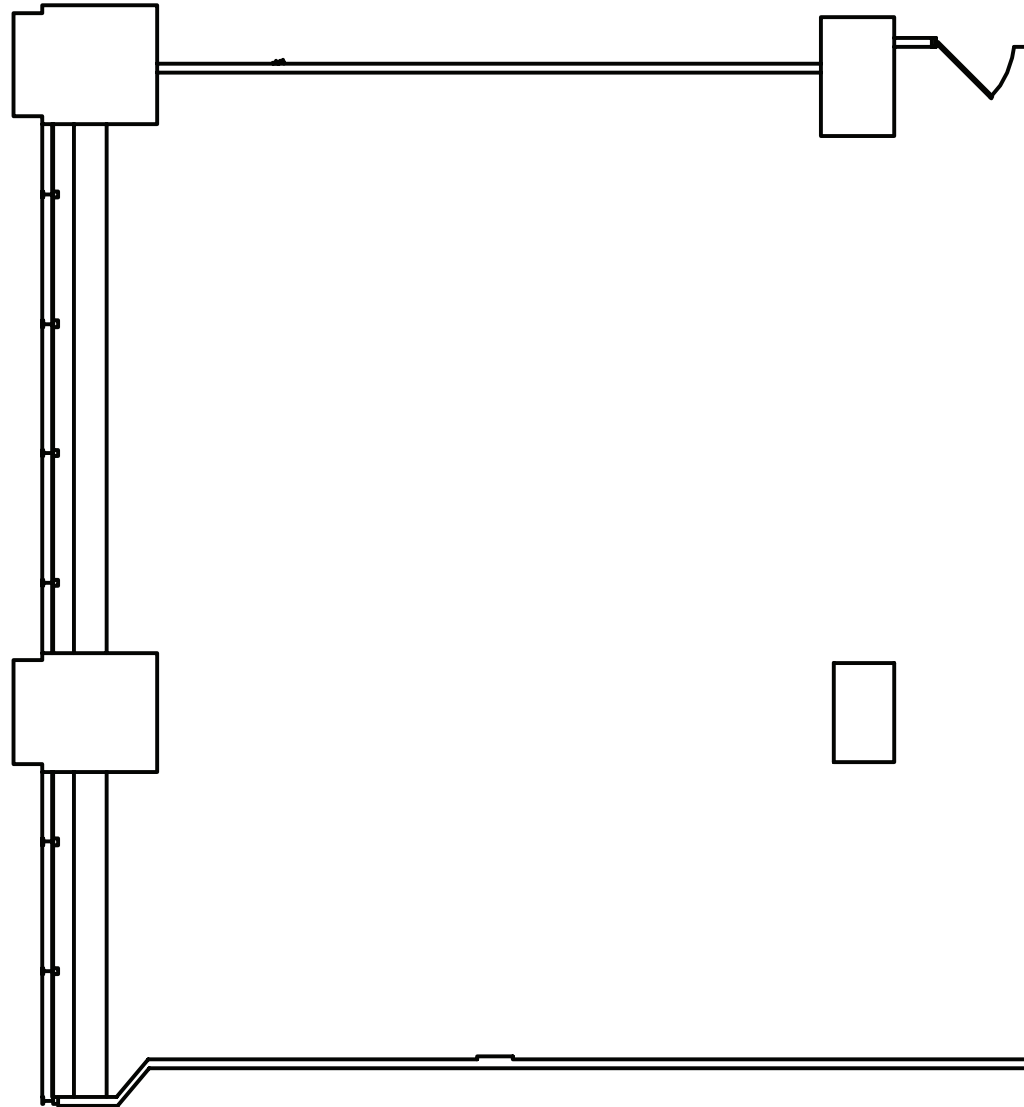

875NMICHIGAN

SUITE 3705

1,838 RSF

MIKE CURRAN +1 312 228 2079

CRAIG COUPE +1 312 228 3772

GREG GERBER +1 312 228 2330