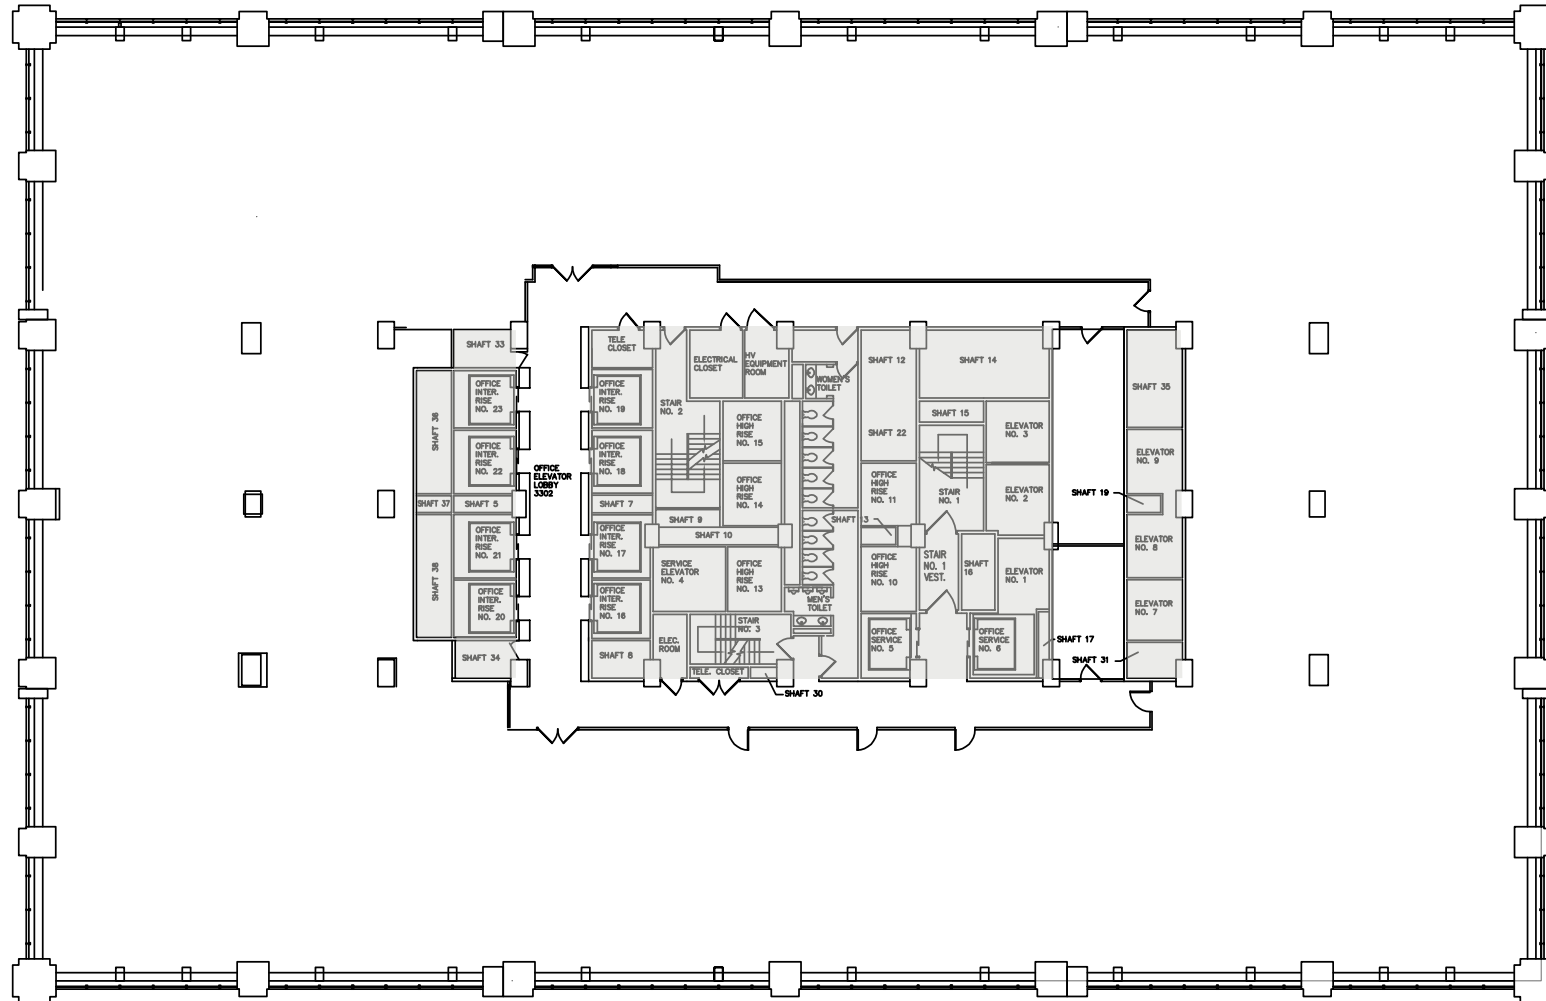

875NMICHIGAN

SUITE 3300

31,331 RSF

MIKE CURRAN +1 312 228 2079

CRAIG COUPE +1 312 228 3772

GREG GERBER +1 312 228 2330