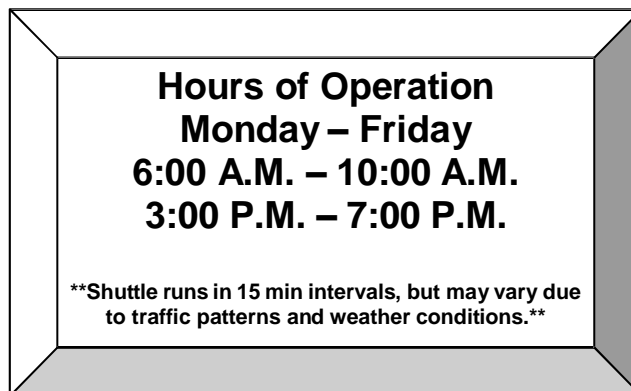

875 NORTH MICHIGAN AVENUE

SHUTTLE BUS SCHEDULE

Note – Pick Up & Drop Off Metra Stations Reverse For Evening Route

Morning Shuttle Route Rider Pickup

- #1 Pickup - LaSalle Street Metra Station – Corner of LaSalle Street & Van Buren St. West of LaSalle Street Stop Light
- #2 Pickup - Union Station at Canal Street – On Canal Street, South of Jackson Street Stop Light. Located at the Train Station Doors
- #3 Pickup - Ogilvie Transportation Center
Located SE Corner Washington Blvd. and Canal Street
- Drop Off – 875 N Michigan Entrance on Chestnut Street

Evening Shuttle Route Rider Drop Off

- Pick up – 875 N Michigan Entrance on Chestnut Street
- #1 Drop Off - Ogilvie Transportation Center
Located at the Corner of Washington Blvd. & Clinton Street
- #2 Drop Off - Union Station - Located on Adams Street
- #3 Drop Off - LaSalle Street Metra Station
Located at Financial Place & Congress Parkway