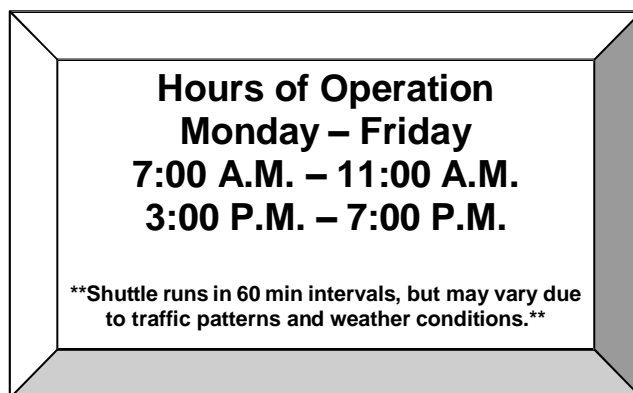

875 NORTH MICHIGAN AVENUE

SHUTTLE BUS SCHEDULE

Note – Pick Up & Drop Off Metra Stations Reverse For Evening Route

Morning Shuttle Route Rider Pickup

- ☐ #1 Pickup - LaSalle Street Metra Station – Corner of LaSalle Street & Van Buren St. West of LaSalle Street Stop Light
- ☐ #2 Pickup - Union Station at Canal Street – On Canal Street, South of Jackson Street Stop Light. Located at the Train Station Doors
- ☐ #3 Pickup - Ogilvie Transportation Center
Located SE Corner Washington Blvd. and Canal Street
- ☐ Drop Off – 875 N Michigan Entrance on Chestnut Street